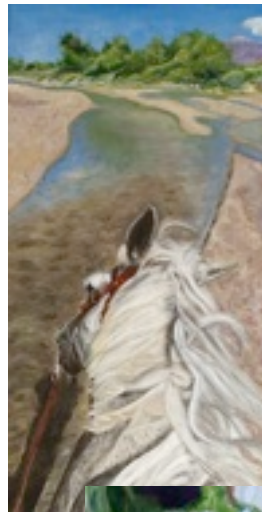

Detoured For Nesting -roadrunner in prickly pear (top center) is now up at Ironwood Gallery out at AZ Sonora Desert Museum in Artists For Conservation's annual touring show, up through Mar. 27. I'll be there the 25th, 4-6. Look forward to seeing you. Call the gallery before you go. 520-883-3024

websites:

www.lynnwaltkeart.com

www.artistsforconservation

•Art work shown at center left is The View From Annie, a white flea-bitten horse belonging to an old friend, along the Tanque Verde wash.

•Small Bird Big Attitude top left is a large 40x30 painting of a small burrowing owl. Check its beak for telltale signs of dirt from the latest excavation.